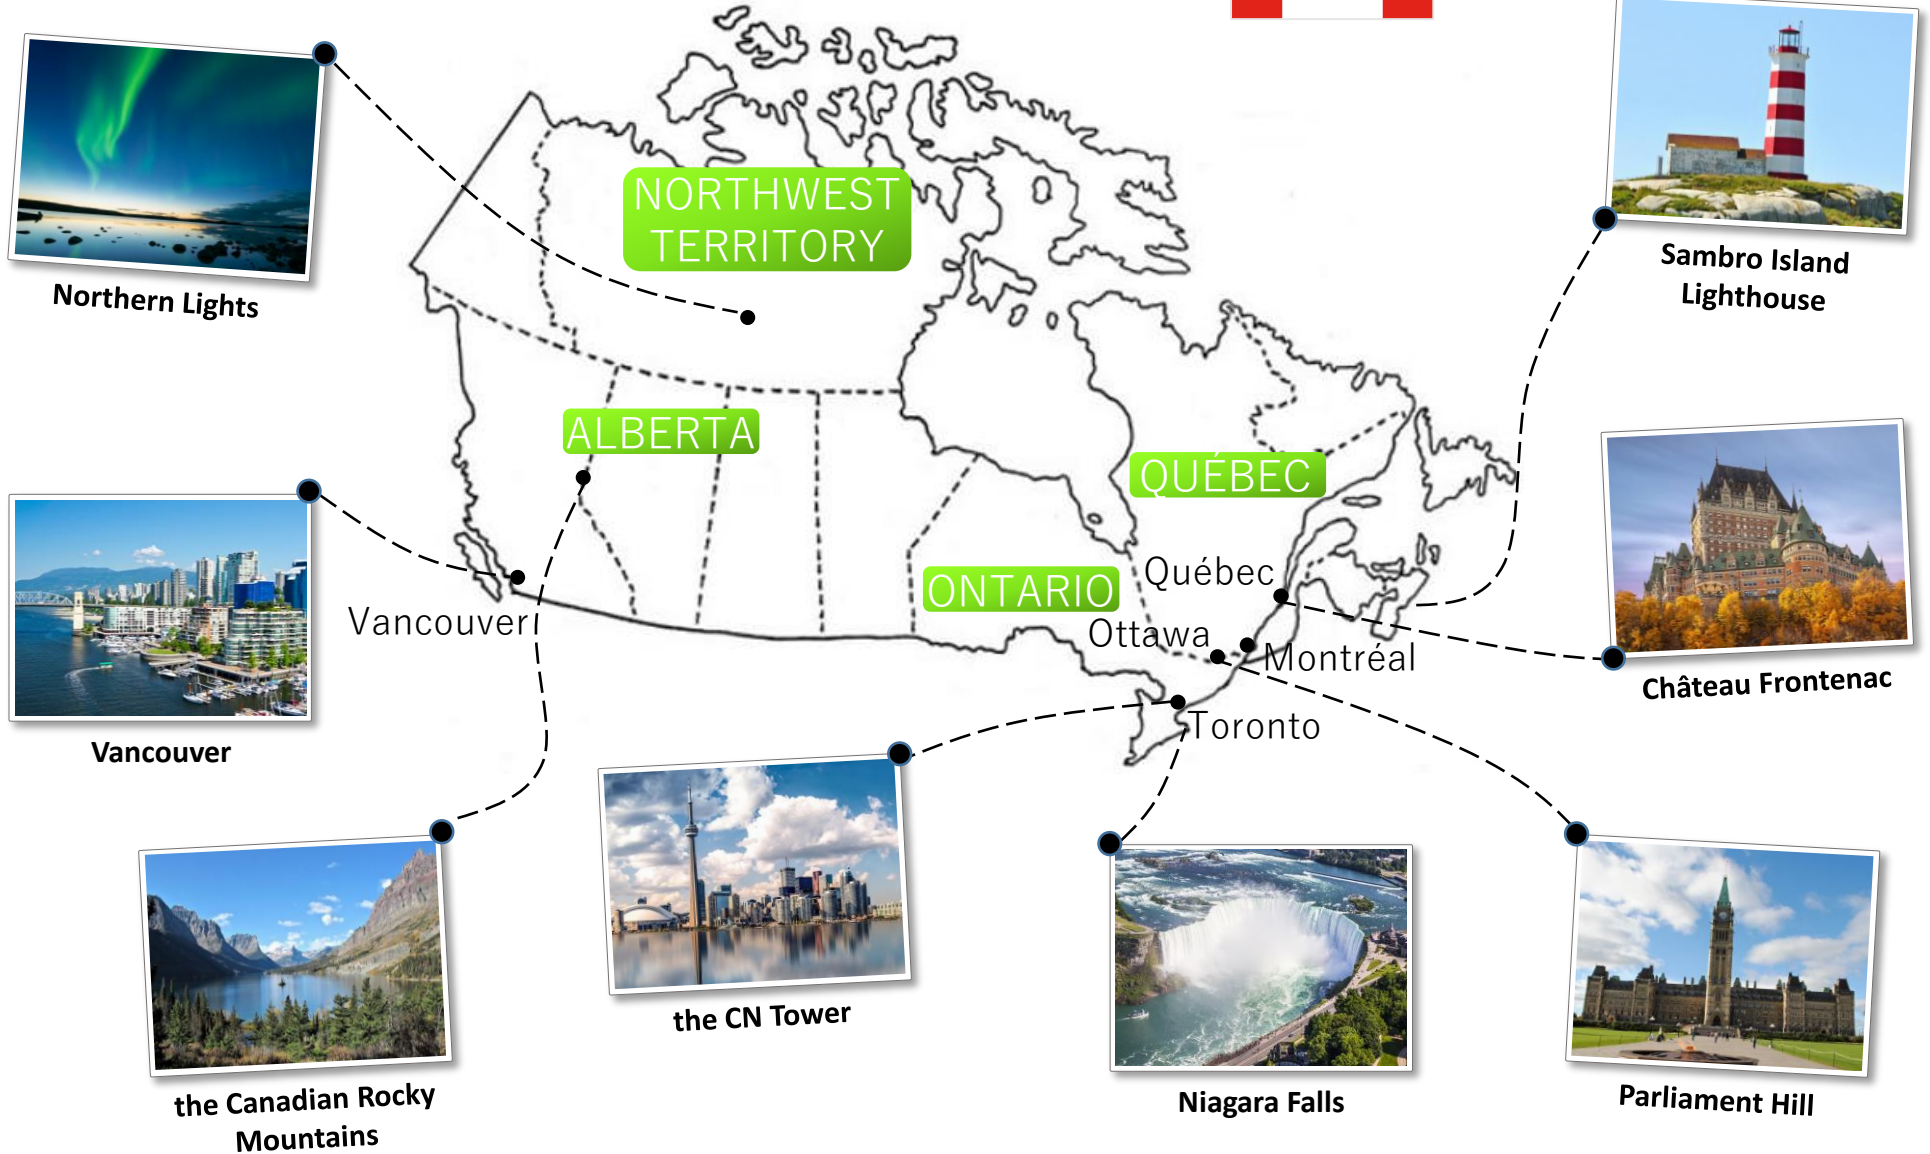

# Canada

Northern Lights

Sambre Island Lighthouse

Vancouver

Chateau Frontenac

the Canadian Rocky Mountains

the CN Tower

Niagara Falls

Parliament Hill

# Canada

Northern Lights

Sambro Island Lighthouse

Vancouver

Château Frontenac

the Canadian Rocky Mountains

the CN Tower

Niagara Falls